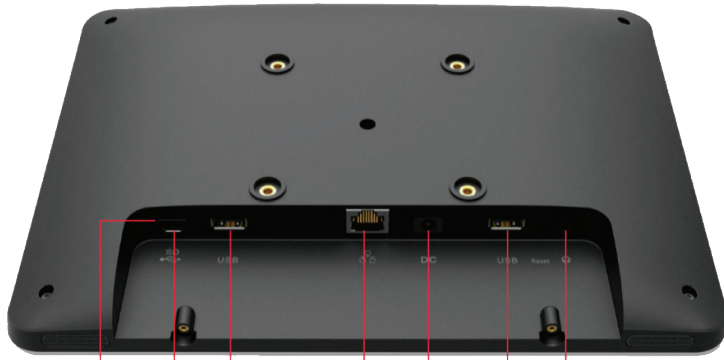

|                                      | Samsung SSSP | Galaxy Tab E | Galaxy Tab A | Door Tablet AIO | Apple iPad | Microsoft Windows |
|--------------------------------------|--------------|--------------|--------------|-----------------|------------|-------------------|
| Native App                           | ✓            | ✓            | ✓            | ✓               | ✓          | ✓                 |
| Mountable                            | ✓            | ✓            | ✓            | ✓               | ✓          | —                 |
| Touch screen                         | ✓            | ✓            | ✓            | ✓               | ✓          | ✓                 |
| Integral Kiosk mode                  | ✓            | ✗            | ✗            | ✓               | ✗          | ✗                 |
| Near Field Communication (NFC)       | ✗            | ✗            | ✗            | ✓               | ✗          | ✗                 |
| Battery free                         | ✓            | ✗            | ✗            | ✓               | ✗          | ✗                 |
| Mains power                          | ✓            | ✓            | ✓            | ✓               | ✓          | ✓                 |
| Built-in PoE                         | ✗            | ✗            | ✗            | ✓               | ✗          | ✗                 |
| External PoE available               | ✗            | ✓            | ✓            | —               | ✓          | ✓                 |
| Built-in wired networking            | ✓            | ✗            | ✗            | ✓               | ✗          | ✓                 |
| Wi-Fi                                | ✓            | ✓            | ✓            | ✓               | ✓          | ✓                 |
| Bluetooth                            | ✗            | ✓            | ✓            | ✓               | ✓          | ✓                 |
| Frameless                            | ✓            | ✗            | ✗            | ✓               | ✗          | ✗                 |
| LED lights front and sides           | ✗            | ✗            | ✗            | ✓               | ✗          | ✗                 |
| Motion sensor option                 | ✓            | ✓            | ✓            | ✓               | ✓          | ✓                 |
| In-room speakers                     | ✗            | ✓            | ✓            | ✓               | ✓          | ✓                 |
| Built-in speakers                    | ✗            | ✓            | ✓            | ✓               | ✓          | ✓                 |
| Mount included                       | ✗            | ✗            | ✗            | ✓               | ✗          | ✗                 |
| Glass mounting as standard           | ✗            | ✗            | ✗            | ✓               | ✗          | ✗                 |
| Tape/Glue for glass included         | ✗            | ✗            | ✗            | ✓               | ✗          | ✗                 |
| Remote management                    | ✗            | ✓            | ✓            | ✓               | ✓          | ✓                 |
| Software management without MDM      | ✓            | ✗            | ✗            | ✓               | ✗          | ✗                 |
| Chassis material                     | Plastic      | Metal        | Metal        | Plastic         | Metal      | —                 |
| Operating system                     | Linux        | Android      | Android      | Android         | iOS        | Windows           |
| Screen size                          | 10.1"        | 9.6"         | 9.7"         | 10.1"           | 9.7"       | Varies            |
| Screen resolution                    | 1280x800     | 1280x800     | 1024x768     | 1280x800        | 2048x1536  | Varies            |
| Processor                            | ARM          | ARM          | ARM          | ARM             | ARM        | Intel             |
| Glass distance from wall (mm)        | 35/45        | 16/25        | 30/35        | 31              | —          | —                 |
| Width/Height including mounting (mm) | 246x165      | 288x186      | 288x210      | 262x198         | —          | —                 |