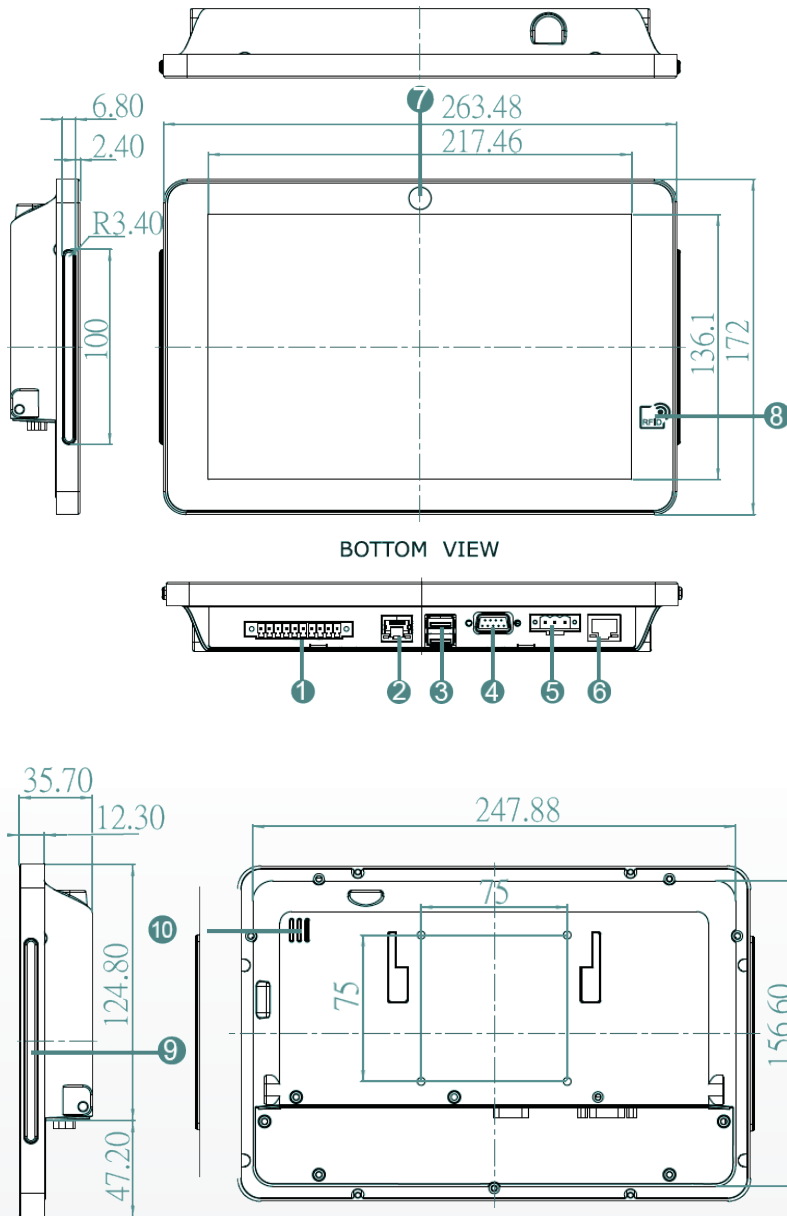

Solid Chassis Design

3.6cm in depth when installed on walls using optional fittings.

Fanless

Fanless Cooling System and Ultra-low Power Consumption.

Tempered Glass

Surface hardness & anti-shatter. Allows frequent usage of the display for intensive use.

Display

10.1" 1280 x 800 Resolution with Projected Capacitive Multi-Touch (P-CAP).

BOTTOM VIEW

- | | |
|--------------------------|---------------------------|
| 1. GPIO (Optional) | 6. RJ-45 (LAN/PoE) |
| 2. RJ-45 (LAN) | 7. 2MP Front Camera (Opt) |
| 3. USB 2.0/USB 3.0 | 8. HF RFID Reader (Opt) |
| 4. RS232/422/485 | 9. LED Status Light Bar |
| 5. 12V DC Terminal Block | 10. 1 Watt Speaker |

Features

CPU	Intel® Celeron® Bay Trail-M N2930 1.83GHz
Memory	2GB DDR3L 1600 SODIMM
Storage	64GB M.2 SSD
OS	Windows 10 IoT
LAN	Dual Intel® I210-AT GbE
PoE+	Yes

Display

Size	10.1"
Resolution (Max.)	1280 x 800
Brightness	350cd/m
Max Colors	16.7M
Viewing angle (H/V)	-85-85/-85-85

I/O Interface

Ethernet	RJ45 (10M/100M/1000 Mbps)
USB	1x USB2, 1x USB3
Analog Stereo out	3.5mm stereo
Expansion storage	Micro SDHC slot
Speaker	1W

Mechanical

Dimension	263.28 x 171 x 35.7 (mm)
Weight	910g / 1.56 lbs
Mounting	VESA Mount(75x75mm) Panel Mount
Housing	Metal
Environment	Operating Temp. 0-50°C Humidity: 10 to 85%
Power	DC 12V, 1.5A
Certification	CE/FCC/RoHS