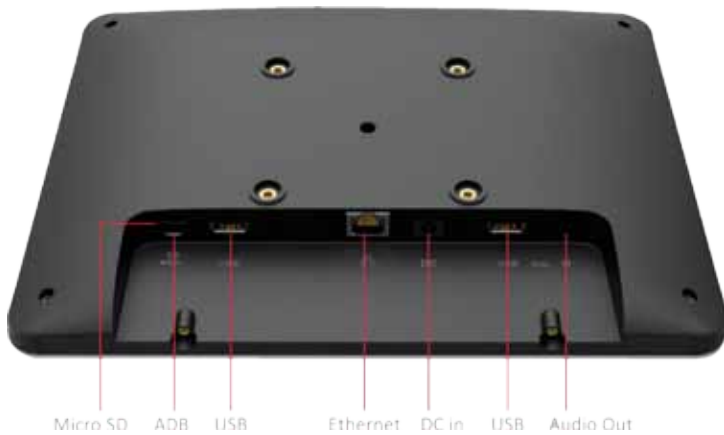

Readable at Wide Viewing Angles

The IPS display ensures the screen can be read comfortably at a distance and at wide angles so there’s no need to get up close to read what’s being displayed.

Sturdy

The screen is tempered glass which means it is tough, easy to clean and will not shatter, crack or deteriorate excessively with time or heavy use. It’s built to last and stay looking good.

Attractive

It is sleek and slim (3cm deep) with a 10.1” high resolution (1280 x 800 dpi) full color touchscreen; meaning it not only looks good, but the display is easy to read and provides smooth interaction.

LED Lighting on Front and Sides

Bright and colorful LED lights on the front and sides of the Door Tablet TC signal that a room is free or busy and are visible from distance - so there is no need to walk up to a room to see its status.

Features

CPU	ARM quad-core 1.6GHz
Memory	2GB DDR3
Storage	8GB eMMC
Orientation display	Landscape/Portrait
Audio codecs	MP3
Colors	Black Only
PoE+	Yes
Wi-Fi	Yes

Display

Size	10.1"
Resolution (Max.)	1280 x 800
Brightness	300 nits
Contrast ratio	1000 : 1
Viewing angle (H/V)	178/178