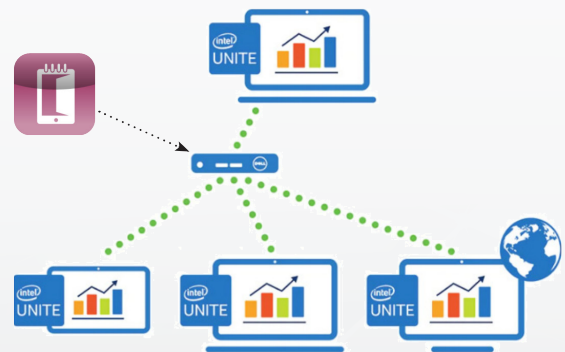

By displaying regular schedule status updates during the meeting, Intel Unite + Door Tablet help ensure:

- Meetings run to time
- Meetings end on time
- Agendas are better addressed
- Issues are prioritised appropriately as the meeting evolves
- People in the room are fully aware of the time left for the meeting so they can prepare follow-up actions in good time
- Time-pressured, last-minute decision making are prevented
- Important issues are not rushed or skipped over because of poor time management

The result is that meetings flow smoothly, are productive and participants are not frustrated or feeling under time-pressure.

By combining Intel Unite and Door Tablet your company can be assured that you have the best system for not only managing rooms but also for what happens within them.