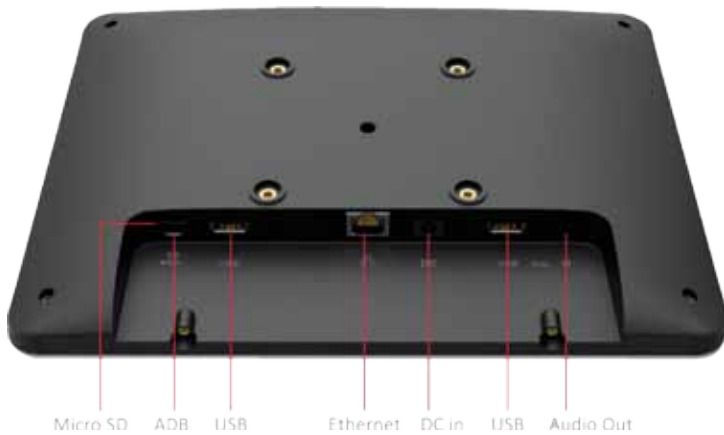

RFID Supports for NFC & HiD

RFID/Mifare/FeliCa/HiD card types enable easy user identification when entering rooms by tapping in and out of meetings. Administrators can audit room usage and decide who can enter rooms if the door unlocking feature is enabled.

Readable at Wide Viewing Angles

The IPS display ensures the screen can be read comfortably at a distance and at wide angles so there’s no need to get up close to read what’s being displayed.

Attractive

It is sleek and slim (3cm deep) with a 10.1” high resolution (1280 x 800 dpi) full color touchscreen; meaning it not only looks good, but the display is easy to read and provides smooth interaction.

eMMC Storage

The AIO has 8GB eMMC storage. Reliable read/write data settings ensure existing data will not be corrupted when a sudden power loss occurs.

Power over Ethernet (PoE+) Built-in

With no need to rely on Wi-Fi signals, a single PoE+ cable powers the AIO giving you the benefit of full power management, saving costs and the environment. Shut down and restart screens as needed.

Display

Size	10.1"
Resolution (Max.)	1280 x 800
Brightness	300 nits
Contrast ratio	1000 : 1
Viewing angle (H/V)	178/178

I/O Interface

Ethernet	RJ45 (10M/100M)
USB	2x USB2 type / Micro USB
Analog Stereo out	3.5mm stereo
Expansion storage	Micro SDHC slot
Speaker	2W x 2